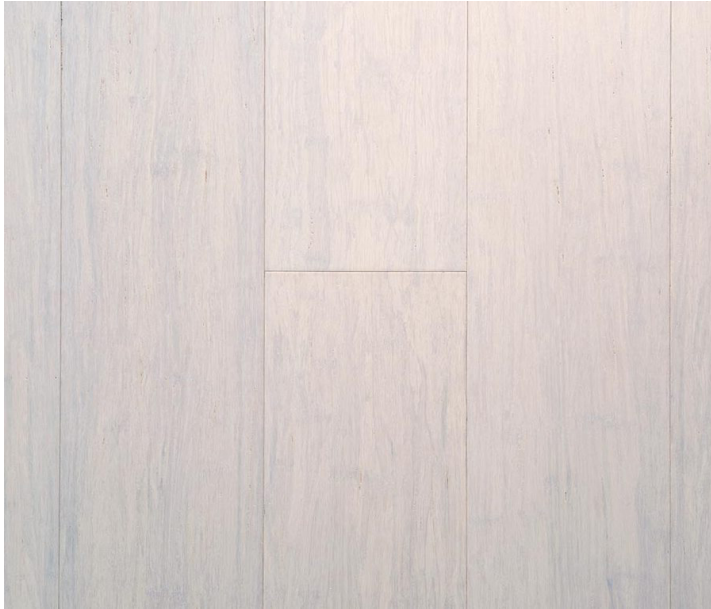

BAMBOO SOLID COLLECTION | BAMBOO, IVORY | SB5TG-1V0

PRODUCT DETAILS

- BAMBOO
- SOLID STRAND WOVEN BAMBOO
- 9/16" x 5-5/8" x 72"
- UV-CURED ACRYLIC URETHANE
- A GRADE
- WIRE-BRUSHED SURFACE
- REGULAR T&G WITH BEVELED EDGES & ENDS

Product Specifications

Market Name	Bamboo
Familiar Name	Bamboo
Thickness	9/16"
Width	5-5/8"
Length	72"
Finish	UV-Cured Acrylic Urethane
Gloss	Matte
Grade	A
Surface Treatment	Wire-Brushed
Edges & Ends	Beveled Edges & Ends