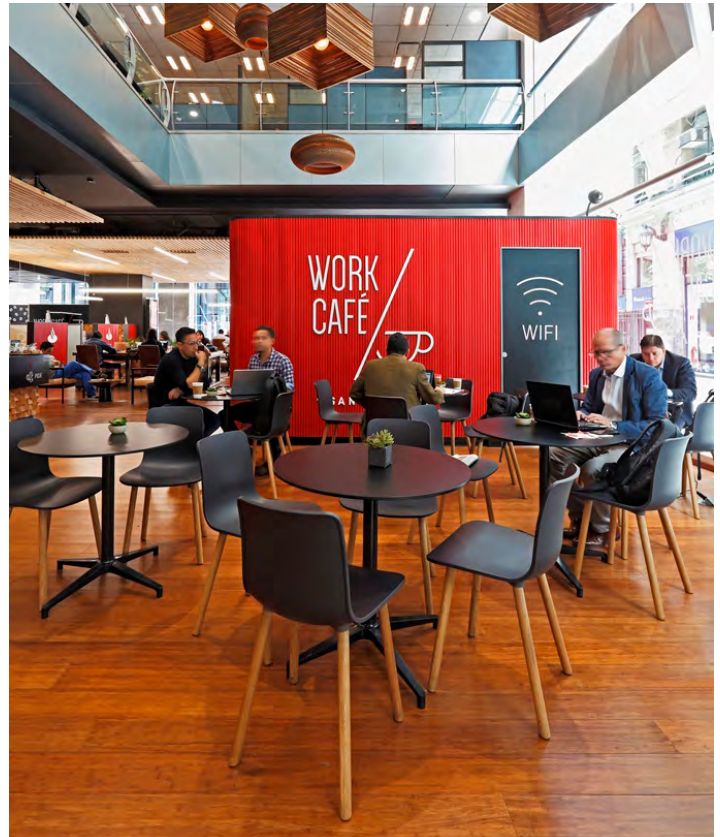

CAFE BANK SANTANDER OFFICE PROJECT | CHILE

PROJECT DETAILS

COMMERCIAL FLOORING
BAMBOO SOLIDA COLLECTION

Species Bamboo
Color Carbonized

Architect Banco Santander
Installation Hunter Douglas Chile
Photography Pedro Mutis Johnson