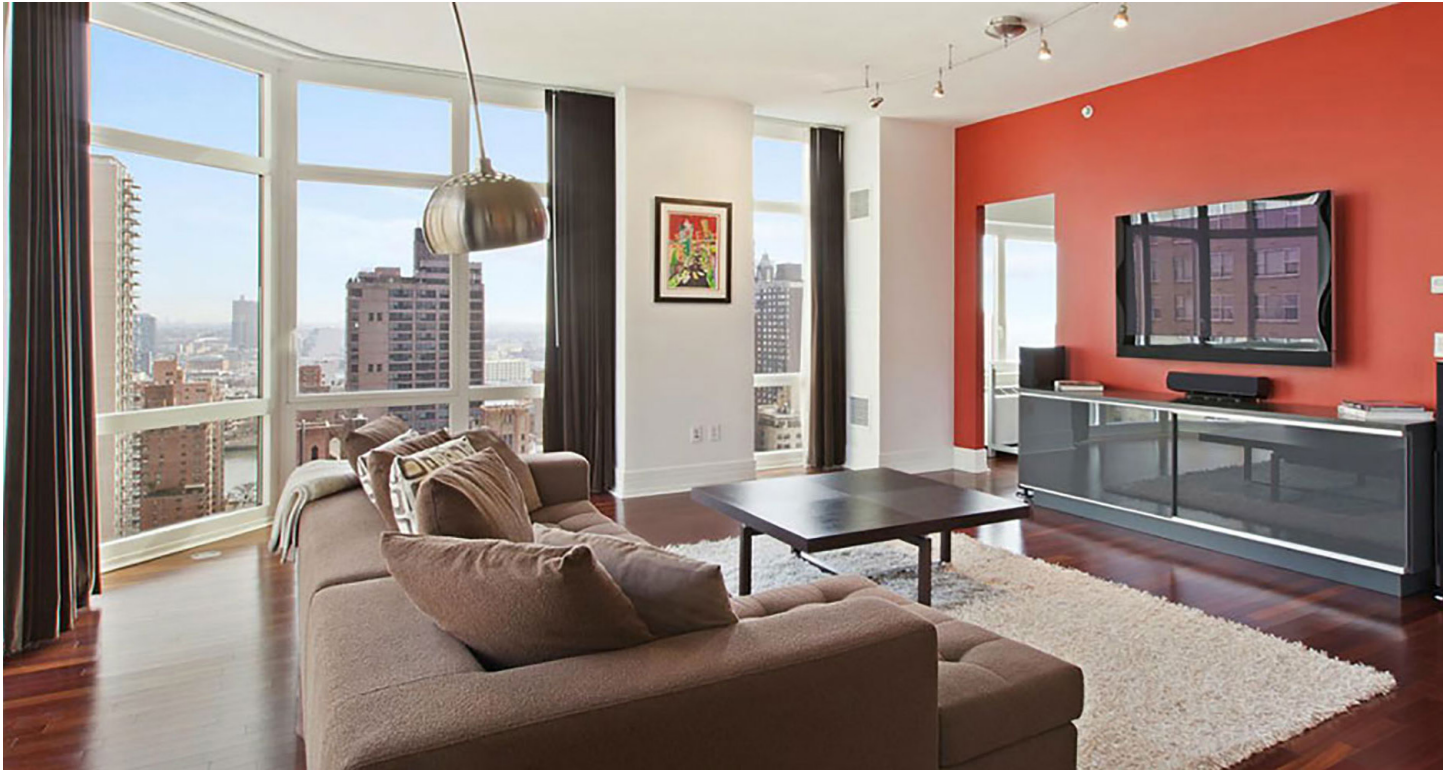

MILAN CONDOS PROJECT | NEW YORK, NY

PROJECT DETAILS

COMMERCIAL FLOORING
BELIZEAN WOODS COLLECTION

Species 5" Brazilian Cherry
Color Natural

Architect Milan Condominiums
Location 300 E 55th St
New York, NY 10022