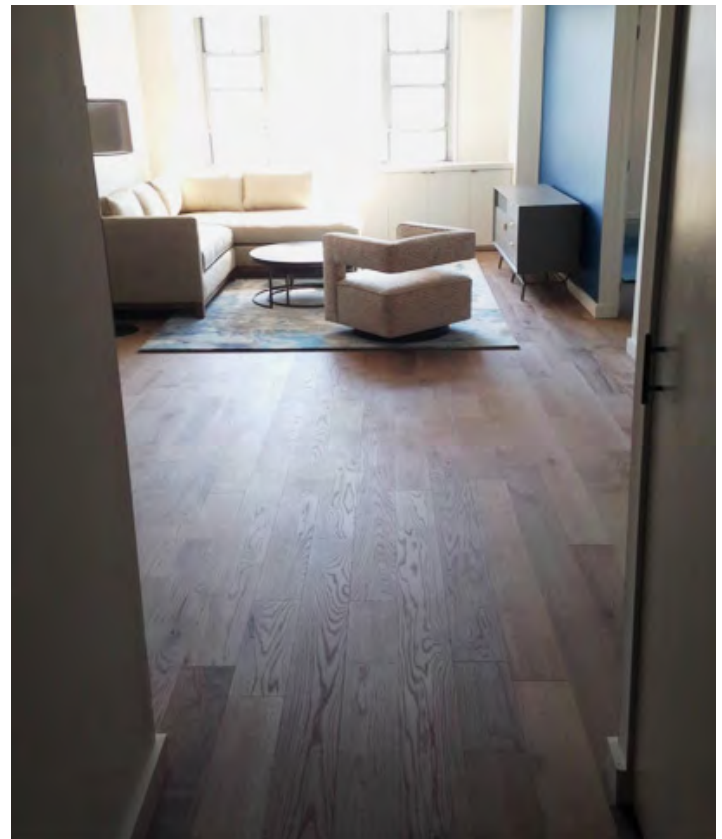

444 EAST 86TH ST CONDO PROJECT | NEW YORK, NEW YORK

PROJECT

MULTIFAMILY RESIDENTIAL FLOORING
OILED DOMESTIC COLLECTION

Species White Oak (Oiled)
Color Vintage

Architect In House
Location 444 East 86th St
New York, NY 10028