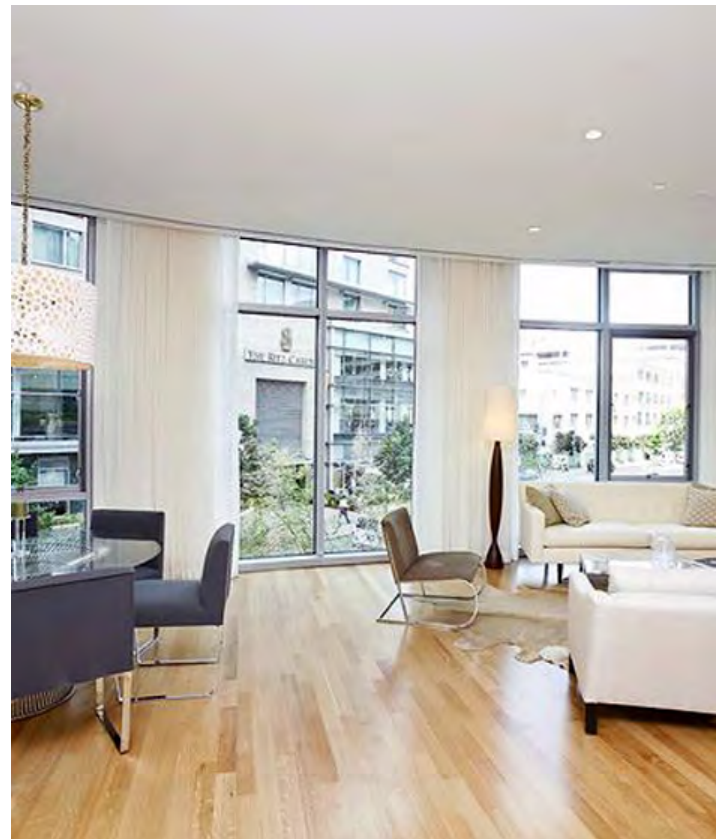

### PROJECT

MULTIFAMILY RESIDENTIAL FLOORING  
AMERICAN QUARTERED COLLECTION

Species N. American White Oak  
Color Natural

Architect Shalom Baranes Associates  
Location 1177 22nd St NW  
Washington, DC 20037