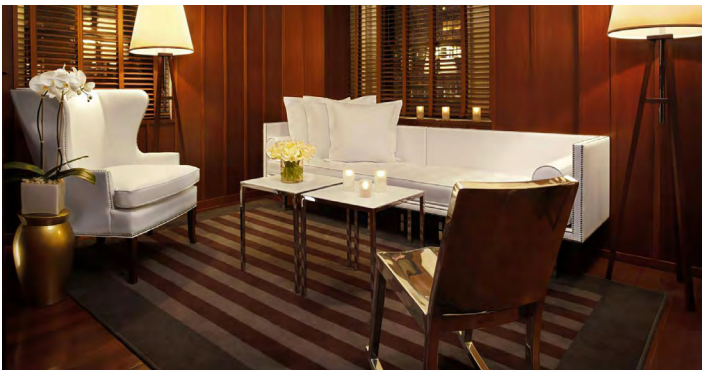

HENRY HUDSON HOTEL PROJECT | NEW YORK, NY

PROJECT DETAILS

COMMERCIAL FLOORING
BELIZEAN WOODS COLLECTION

Species 3" Brazilian Cherry
Color Natural

Location Henry Hudson Hotel
358 W 58th St
New York, NY 10019