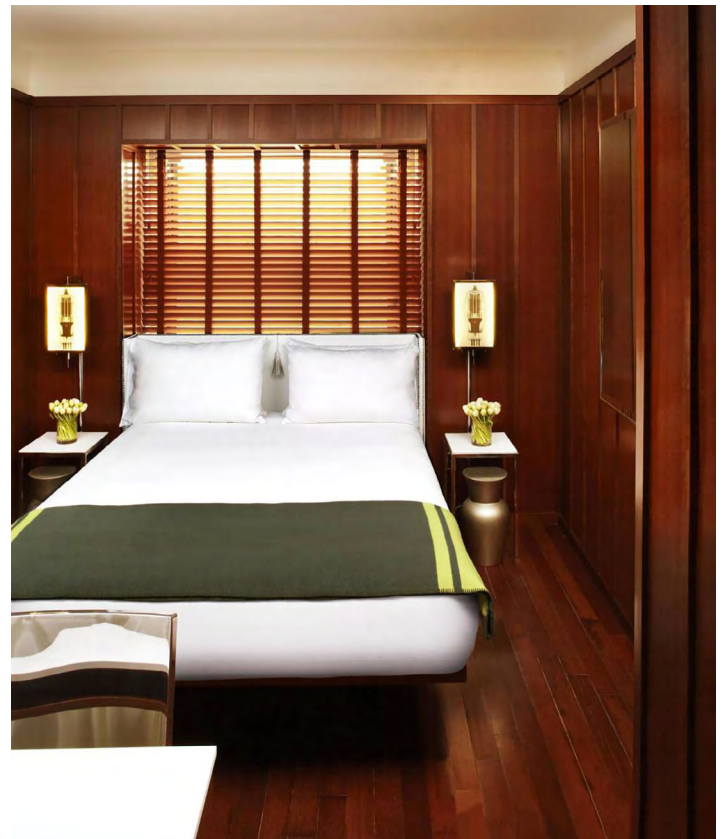

HENRY HUDSON HOTEL PROJECT | NEW YORK, NY

PROJECT DETAILS

COMMERCIAL FLOORING
BELIZEAN WOODS COLLECTION

Species 3" Brazilian Cherry
Color Natural

Location Henry Hudson Hotel
358 W 58th St
New York, NY 10019