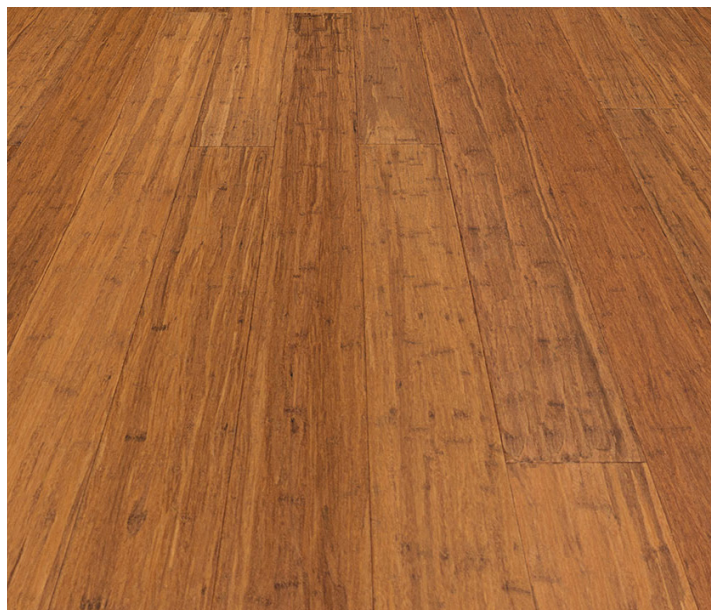

BAMBOO SOLIDA COLLECTION | BAMBOO, CARBONIZED | BF-DS260

PRODUCT DETAILS

- BAMBOO
- SOLID STRAND WOVEN BAMBOO
- 9/16" x 5-5/16" x 72-3/4"
- TREFFERT SAPPHIRE URETHANE
- A GRADE
- SMOOTH SURFACE
- REGULAR CLICK WITH BEVELED EDGES & ENDS

Product Specifications

Market Name	Bamboo
Familiar Name	Bamboo
Thickness	9/16"
Width	5-1/4"
Length	72-3/4"
Finish	Treffert Sapphire Urethane
Gloss	Matte
Grade	A
Surface Treatment	Smooth
Edges & Ends	Beveled Edges & Ends