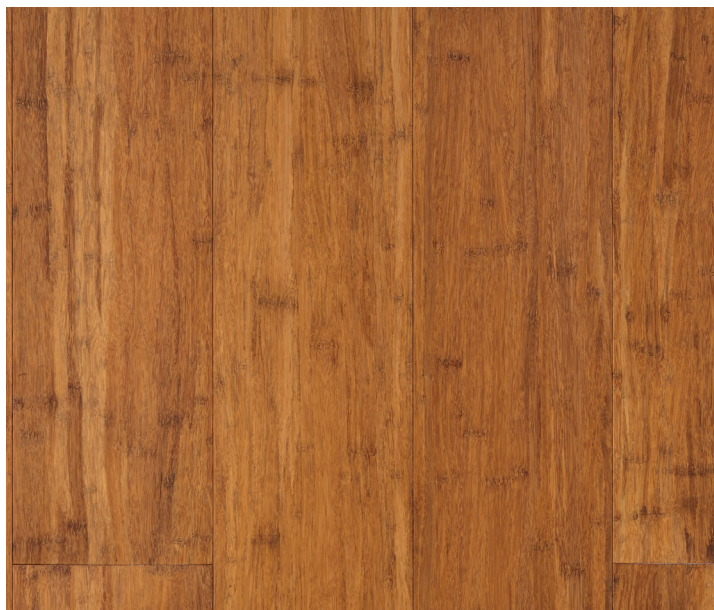

BAMBOO SOLIDA COLLECTION | BAMBOO, CARBONIZED | BF-DS260

PRODUCT DETAILS

- BAMBOO
- SOLID STRAND WOVEN BAMBOO
- 9/16" x 5-5/16" x 72-3/4"
- TREFFERT SAPPHIRE URETHANE
- A GRADE
- SMOOTH SURFACE
- REGULAR CLICK WITH BEVELED EDGES & ENDS

Product Specifications

Market Name	Bamboo
Familiar Name	Bamboo
Thickness	9/16"
Width	5-1/4"
Length	72-3/4"
Finish	Treffert Sapphire Urethane
Gloss	Matte
Grade	A
Surface Treatment	Smooth
Edges & Ends	Beveled Edges & Ends